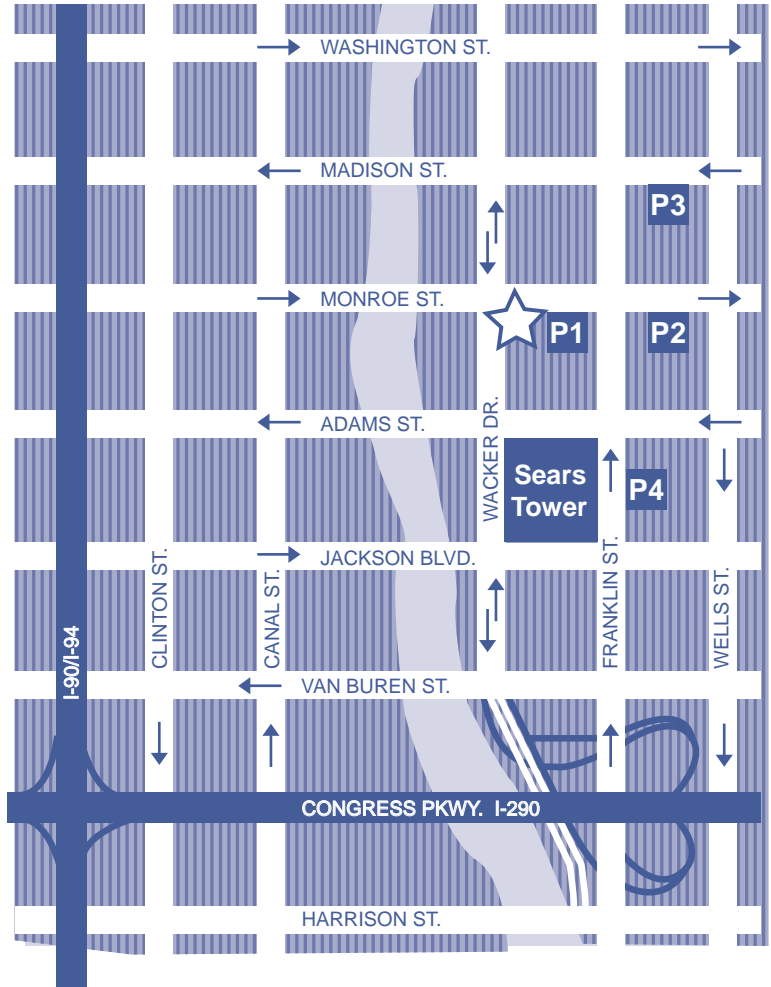

## PARKING OPTIONS:

**P1** *InterPark*  
 111 South Wacker Drive  
 Located in our building  
 on Monroe East of Wacker

**P2** *InterPark*  
 227 West Monroe Street  
 Located on Monroe  
 East of Franklin

**P3** *imPark*  
 201 West Madison Street  
 Located on Madison  
 East of Franklin

**P4** *Sears Tower Park*  
 211 West Adams  
 Located on Franklin  
 North of Jackson

## PUBLIC TRANSPORTATION

FFR is located close to CTA bus routes and el trains, and the Union and Ogilvie stations of Metra rail. Contact the Transit Information Center for schedules at (312) 836-7000, daily from 5:00 AM - 1:00 AM.

## PLEASE NOTE:

In the event that you find yourself lost, please do not hesitate to call Fact Flow Research at (312) 341-8117, ext. 4060, for directions.